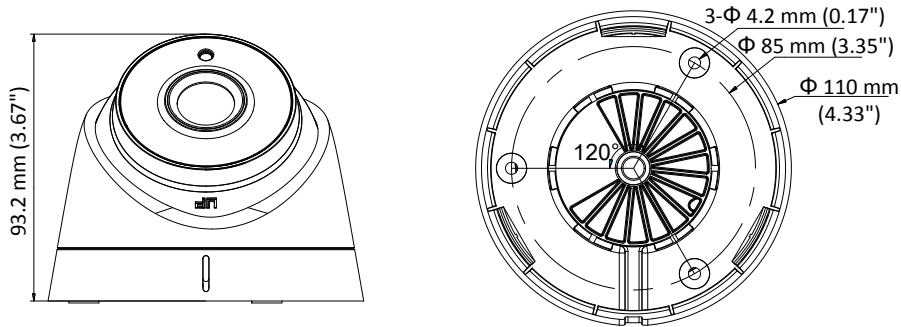

## Specification

<b>Camera</b>	
Image Sensor	2.0 megapixel progressive scan CMOS
Signal System	PAL/NTSC
Frame Rate	PAL: 1080p@25fps NTSC: 1080p@30fps
Resolution	1920 (H) × 1080 (V)
Min. illumination	Color: 0.005 Lux @ (F2.0, AGC ON), 0 Lux with IR
Shutter Time	PAL: 1/25 s to 1/50, 000 s NTSC: 1/30 s to 1/50, 000 s
Slow Shutter	Max.: 16 times
Lens	2.8 mm, 3.6 mm, 6 mm ,8mm 12mm fixed focal lens
Horizontal Field of View	103.5° (2.8 mm), 82.6° (3.6 mm), 54.4° (6 mm), 38° (8 mm), 24.4° (12 mm)
Lens Mount	M12
Day & Night	IR cut filter
Angle Adjustment	Pan: 0° to 360°, Tilt:0° to 75°, Rotate: 0° to 360°
Synchronization	Internal synchronization
WDR (Wide Dynamic Range)	> 120 dB
<b>Menu</b>	
AGC	Support
Day/Night Mode	Auto/Color/BW (Black and White)
White Balance	ATW/MANUAL
Privacy Mask	ON/OFF, 4 programmable privacy masks
Motion Detection	4 programmable motion areas
Backlight Compensation	WDR/BLC/HLC/OFF
3D DNR (Digital Noise Reduction)	On
Language	English, Chinese
Functions	Brightness, Sharpness, Mirror, Smart IR
<b>Interface</b>	
Video Output	1 HD analog output
<b>General</b>	
Operating Conditions	-40 °C to 60 °C (-40 °F to 140 °F), humidity: 90% or less (non-condensation)
Power Supply	12 VDC ± 25%/PoC.af
Power Consumption	Max. 4 W
Ingress Protection	IP67
Material	Metal
IR Range	Up to 40 m
Communication	Up the coax, Protocol: HIKVISION-C (TVI output)
Dimensions	Φ 110 mm × 93.2 mm (Φ 4.33" × 3.67")
Weight	350 g (0.77 lb.)

## Dimension